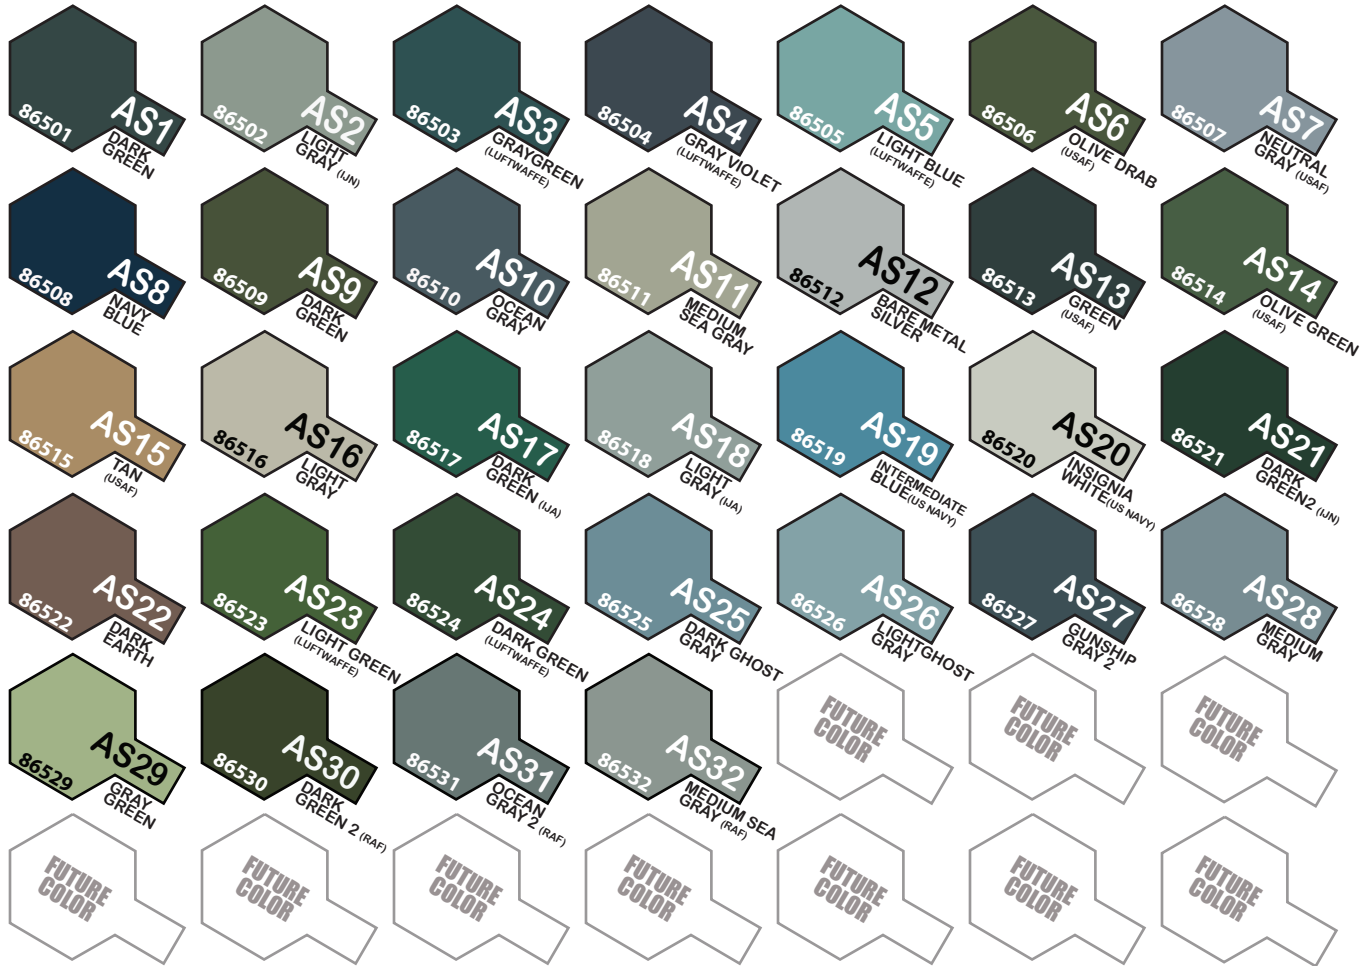

TAMIYA COLOR SPRAY PAINTS FOR AIRCRAFT (AS)

www.hecfran-modelismo.com