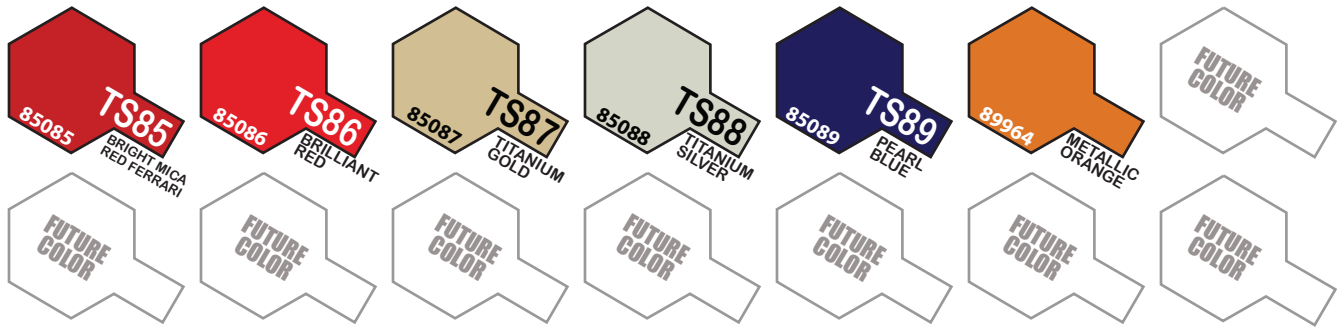

TAMIYA COLOR SPRAY PAINTS (TS)